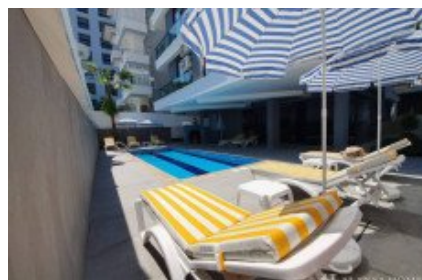

CLEOPATRA CITY3

saray alanya

36.5458403, 31.9905885

RENTAL APARTMENT – CENTRAL LOCATION IN ALANYA

Location: CLEOPATRA CITY 2

Room Count: 1+1 (1 Bedroom, 1 Living Room)

Size: 60 m²

Building Age: 2 years

Furnished

Floor: 3rd floor

Distance to the Sea: 250 meters

On-Site Amenities:

Pool

Fitness

Elevator

Lobby

Turkish Bath Sauna

Nearby Amenities: Beach, market, school, supermarket – Central location, within walking distance

Огляд

Призначення: Оренда	Площа: 65m2	Поверх: 3
Загальна кількість поверхів: 5	Ціни від: €500	З моря: до 200 м
Від Центру: В центрі	З Аеропорту: 35км	

Зручності в приміщенні

✓ Кабельне