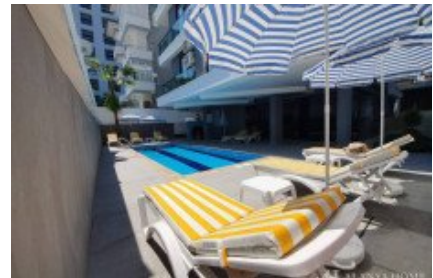

CLEOPATRA CITY2

saray alanya

36.5458403, 31.9905885

RENTAL APARTMENT – CENTRAL LOCATION IN ALANYA

Location: CLEOPATRA CITY 2

Room Count: 1+1 (1 Bedroom, 1 Living Room)

Size: 60 m²

Building Age: 2 years

Furnished

Floor: 3rd floor

Distance to the Sea: 250 meters

On-Site Amenities:

Pool

Fitness

Elevator

Lobby

Turkish Bath Sauna

Nearby Amenities: Beach, market, school, supermarket – Central location, within walking distance

Overview

Purpose: Rent	Square: 65m²	Floor: 3
Total Floors: 5	Prices from: €500	From Sea: up to 200 m
From Center: In center	From Airport: 35km	

Indoor amenities

Cable TV